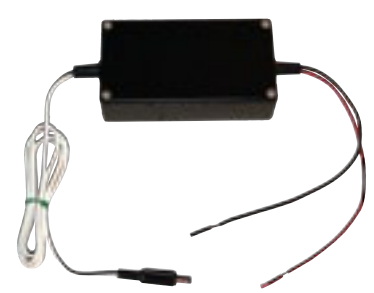

Mini Inverter for Slim-line Playstation 2
AVPIPS2M

AMPLIFIERS & MODULATORS